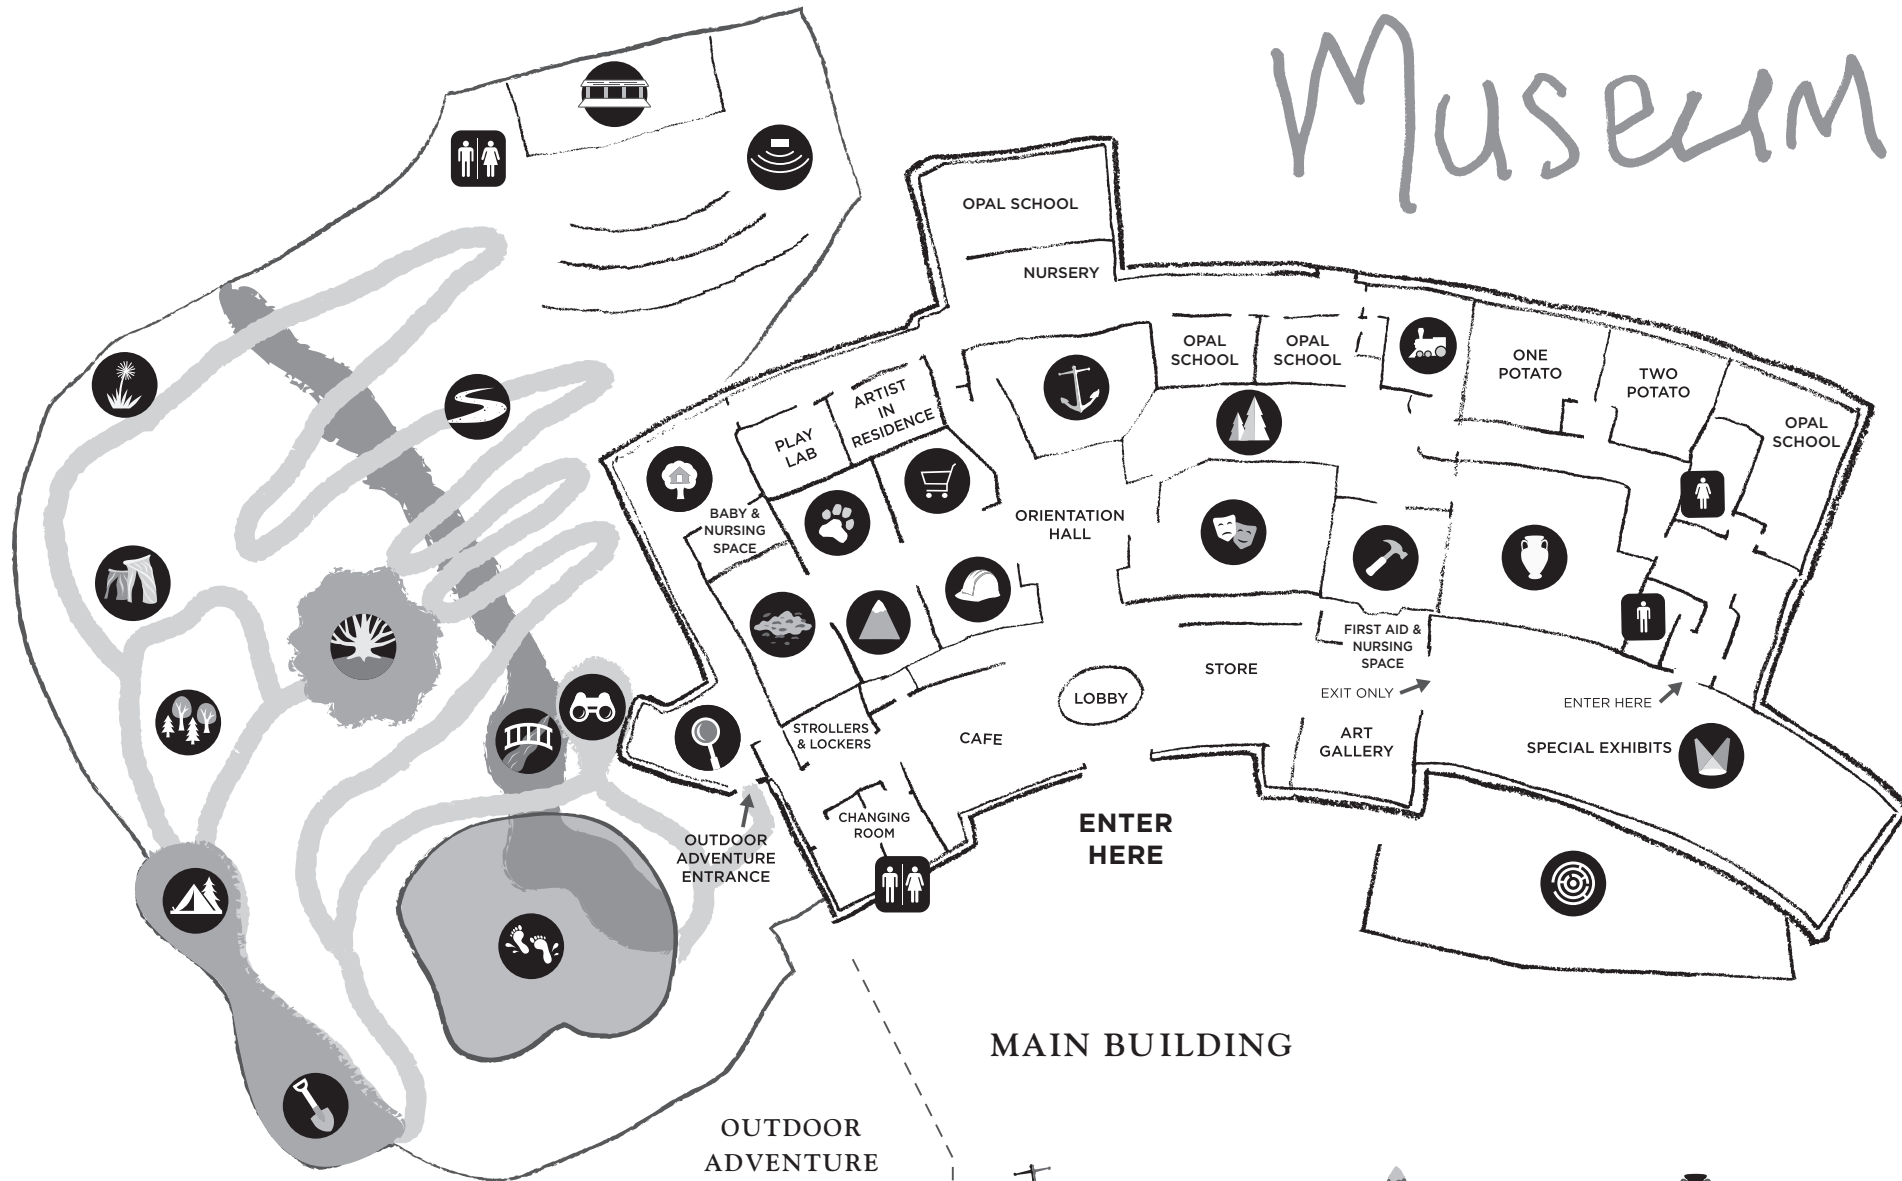

Museum

MAIN BUILDING

- | | | | | | |
|---|---------------------|---|----------------|---|---------------------|
|  | Water Works |  | Pochimu Peak |  | Clay Studio |
|  | Grasshopper Grocery |  | Theater |  | Zany Maze |
|  | Pet Hospital |  | Twilight Trail |  | Treehouse Adventure |
|  | Groundwork |  | Vroom Room |  | Field Station |
|  | Building Bridgetown |  | Maker Studio | | |

OUTDOOR ADVENTURE

- | | | | | | |
|---|---------------|---|-----------|---|--------------------|
|  | Field Station |  | Zoom Tree |  | Big Mister Twister |
|  | Overlook |  | Campsite |  | Trails |
|  | Toddler Area |  | Dig Pit |  | Pavillion |
|  | Creek |  | Grove |  | Meadow |